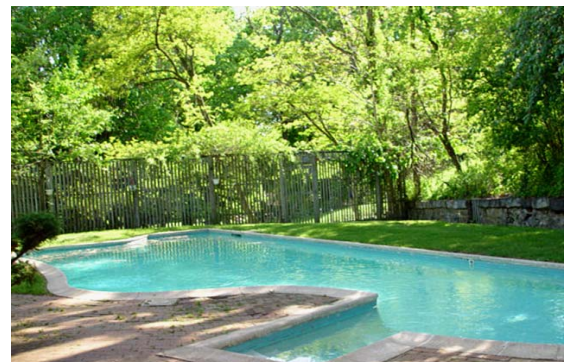

Garrison, New York

Garrison Barn Conversion

- Circa 1880 – Brick construction
- Mid-town Manhattan 60 minutes
- 4800 square feet
- Sited along dirt road
- Sophisticated loft-styled space
- Open and spacious rooms ideal for entertaining
- Greenhouse opens to dining room and pool/terrace
- Central Air
- Minutes to Metro-North (to Grand Central), Bear Mountain Bridge, and all major metropolitan highways, Stewart and Westchester County Airports